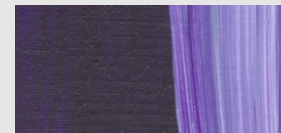

4732 Permanentviolett
*** Permanent Violet
☒ Violet permanent